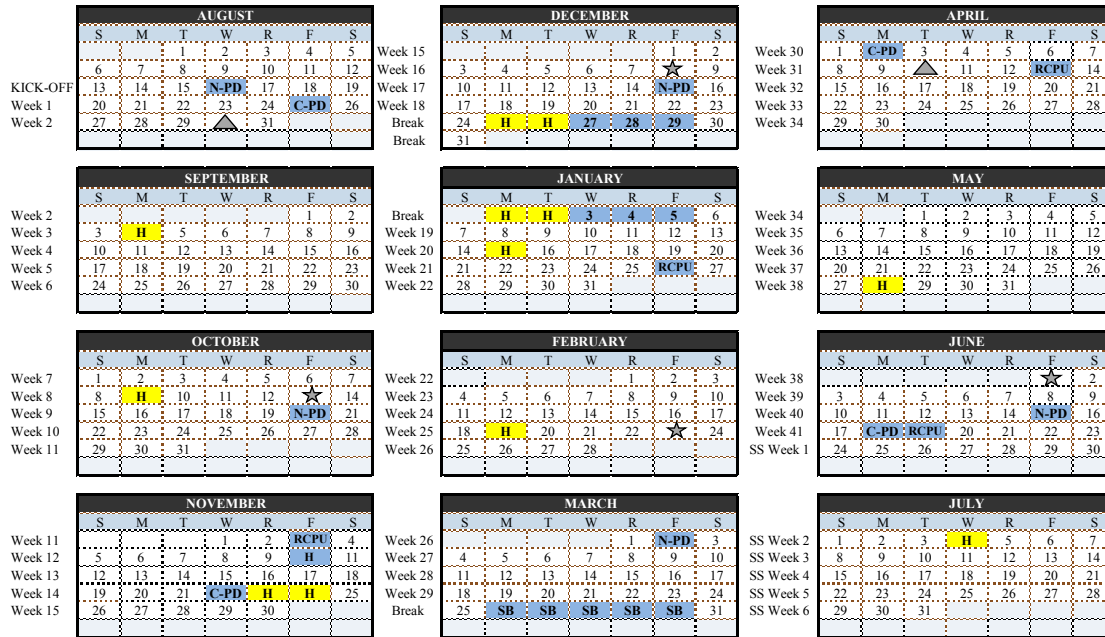

NOBLE

Baker * Butler * Chicago Bulls * DRW * Gary Comer * Golder * Hansberry * Johnson * Mansueto
 * Muchin * Noble * Noble Academy * Pritzker * Rauner * Rowe-Clark * Speer * UIC

Notable Dates

First Day for Freshmen	August 21	Presidents Day	February 19
First Day for Grades 10-11	Varies by Campus	PARCC Grades 6-8	TBD
First Day for Seniors	Varies by Campus	PSAT Grades 9 & 10	TBD
Pre-P/SAT for Grades 9 - 11	August 30	SAT Grade 11	April 10
Labor Day	September 4	Spring Break	March 26 - 30
Columbus Day	October 9	Memorial Day	May 28
Veterans Day	November 10	Graduation	June 8 - 10
Thanksgiving Break	November 23 - 24	Students' Last Day	June 14
Winter Break	December 25 - January 5	Independence Day	July 4
MLK Day	January 15		

**2017 - 2018
Academic Calendar**

KEY

- No school for students, offices open
- No school for students, offices closed
- H Holiday - no school for students
- C-PD Campus staff development
- N-PD Network-based staff development
- RCPU Report card pick up
- ▲ Standardized testing
- ★ Interim assessment

NOTE: All colored shapes designate no school for students

Term	Start	End	RCPU	Interim Assessment
S1	Q1	August 21	October 27	November 3
	Q2	October 30	January 19	January 26
	Q3	January 22	April 6	April 13
S2	Q4	April 9	June 15	June 19
	Q1	June 19	September 3	October 13
Q2	September 3	December 8	February 23	June 1
Summer School	Session Dates Vary by Campus			